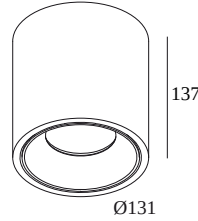

## BOXY XL R 93020 DIM1

251 71 21 931 ED1 B-B

AVAILABLE IN

**BLACK-BLACK** 251 71 21 931 ED1 B-B

**WHITE-BLACK** 251 71 21 931 ED1 W-B

**WHITE-WHITE** 251 71 21 931 ED1 W-W

[View on website](#)

### General info

<b>LOCATION</b>	indoor
<b>INSTALLATION</b>	Ceiling Surface mounted
<b>INGRESS PROTECTION</b>	IP20
<b>WEIGHT (KG)</b>	1.5
<b>ADJUSTABILITY</b>	non adjustable
<b>INFORMATION</b>	REFLECTOR FL-20° INCL.DIMMABLE LED POWER SUPPLY 700mA-DC

## BOXY XL R 93020 DIM1

251 71 21 931 ED1 B-B

#### Miscellaneous control equipment

---

**300 90 016 ED1** WIRELESS CONTROL 5A DIM1

Dimtype: WDL = wireless dimmable

Cutout dimension (mm): 86